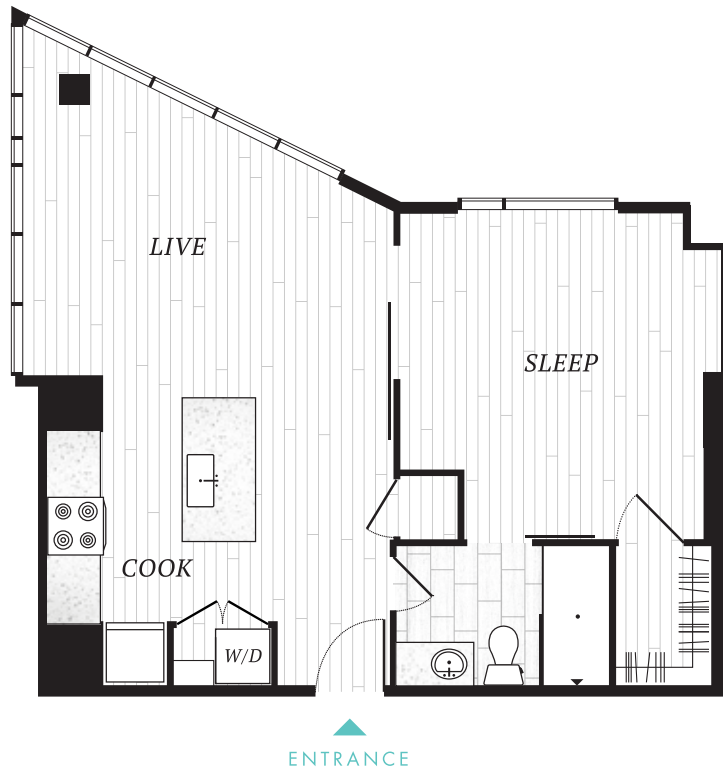

# ONE BEDROOM

ONE BEDROOM  
ONE BATHROOM  
697 SQ FT  
FLOORS 9-15

NORTHWESTERN VIEWS

SEVENTH ST.

SEVEN<sup>7</sup>