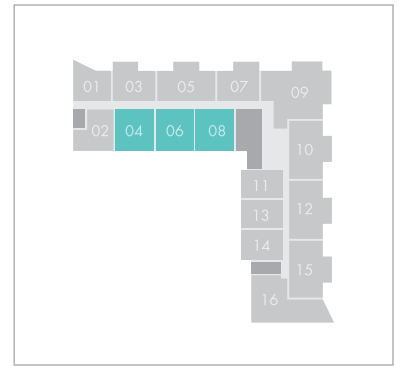

# ONE BEDROOM PLUS

ONE BEDROOM + FLEX SPACE  
ONE BATHROOM  
786 SQ FT  
FLOORS 9-15  
SOUTHERN VIEWS

SEVENTH ST.

SEVEN<sup>7</sup>