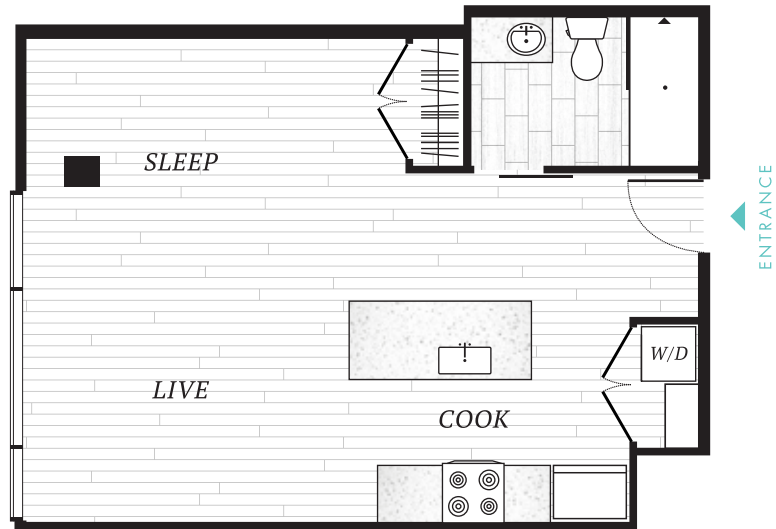

STUDIO

FLEX SPACE
ONE BATHROOM
637 SQ FT
FLOORS 9-15
WESTERN VIEWS

SEVENTH ST.

SEVEN⁷