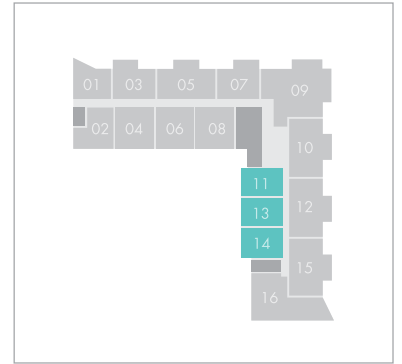

STUDIO

FLEX SPACE
ONE BATHROOM
637 SQ FT
FLOORS 9-15
WESTERN VIEWS

SEVENTH ST.

SEVEN⁷