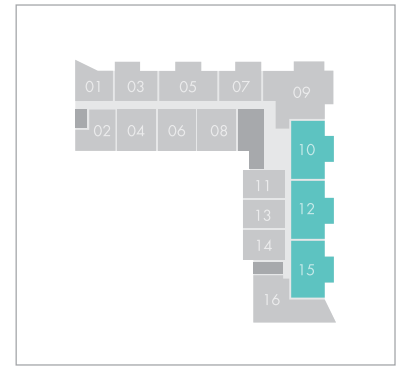

SEVENTH ST.

BROADWAY ST.

TWO BEDROOM

TWO BEDROOMS
TWO BATHROOMS
1,085 SQ FT
FLOORS 9-15
EASTERN VIEWS

SEVEN⁷