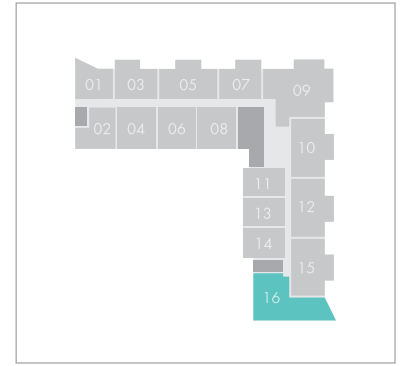

SEVENTH ST.

BROADWAY ST.

TWO BEDROOM

TWO BEDROOMS
TWO BATHROOMS
1,363 SQ FT
FLOORS 9-15
SOUTHEASTERN VIEWS

SEVEN⁷