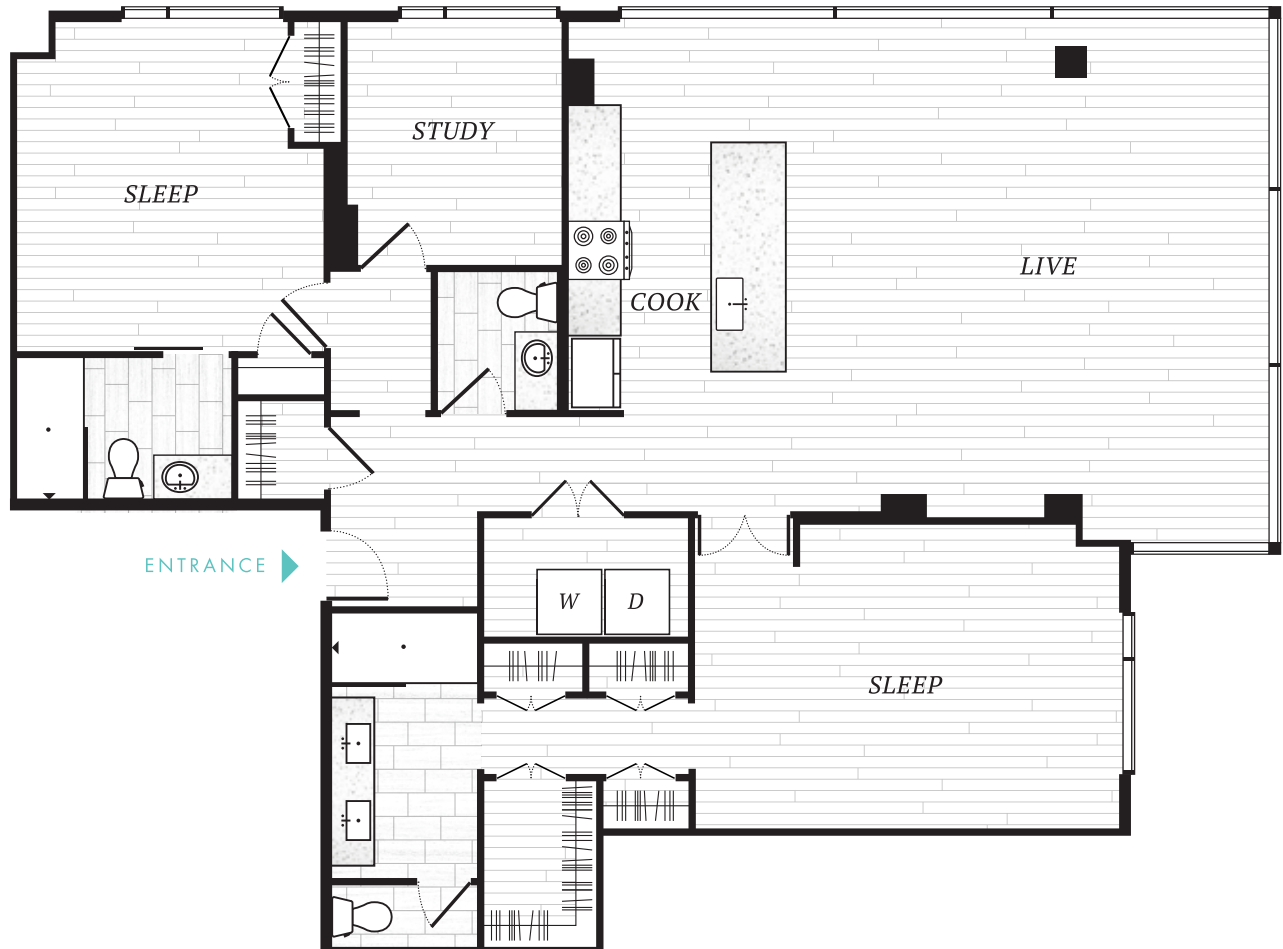

# TWO BEDROOM PRIME

TWO BEDROOMS + STUDY  
TWO AND A HALF BATHROOMS  
1,732 SQ FT  
FLOORS 10 & 14  
NORTHEASTERN VIEWS

SEVEN<sup>7</sup>